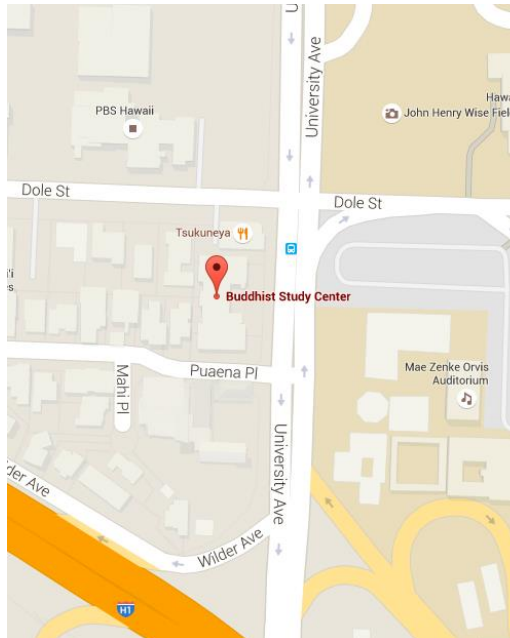

Make check out to **HMH**

(Honpa Hongwanji Mission Hawaii)

PayPal link at www.BSCHawaii.org

Tuition waivers are available.

Please just attend.

Questions? Please call:

Office: (808) 973-6555

The ***Dharma Light Program*** offers year round classes in both basic and Shin Buddhism for any one interested in discovering the path of Sakyamuni Buddha and Shinran Shonin.

The Fall Schedule of classes is available at www.BSCHawaii.org
And at the BSC office.

**43rd Annual
Buddhist Study Center**

Summer Session
**Shin Buddhism in the Land
of Shakyamuni**

Monday - Friday

July 10-14, 2017